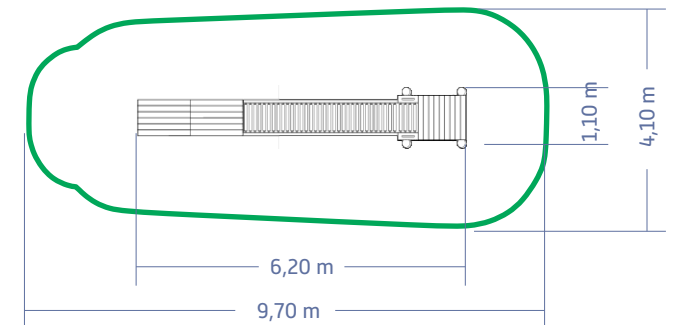

JELLY ROLLS

length 3 m

HHJR300

Age group:
3 - 15 years

Number of users

Structure dimensions:

l= 6,20 m
w= 1,10 m
h= 0,95 m

Free height of fall: max. 60 cm

CSN EN 1176-1 ed. 2 : 2018

Grass or compacted soil
(up to 1 m) - 35 m²

- material: robinia/oak wood
- fasteners: galvanized steel
- stainless steel components
- starting height from the bottom of the element: 75 cm
- terrain modulation is not included in the delivery of the play element