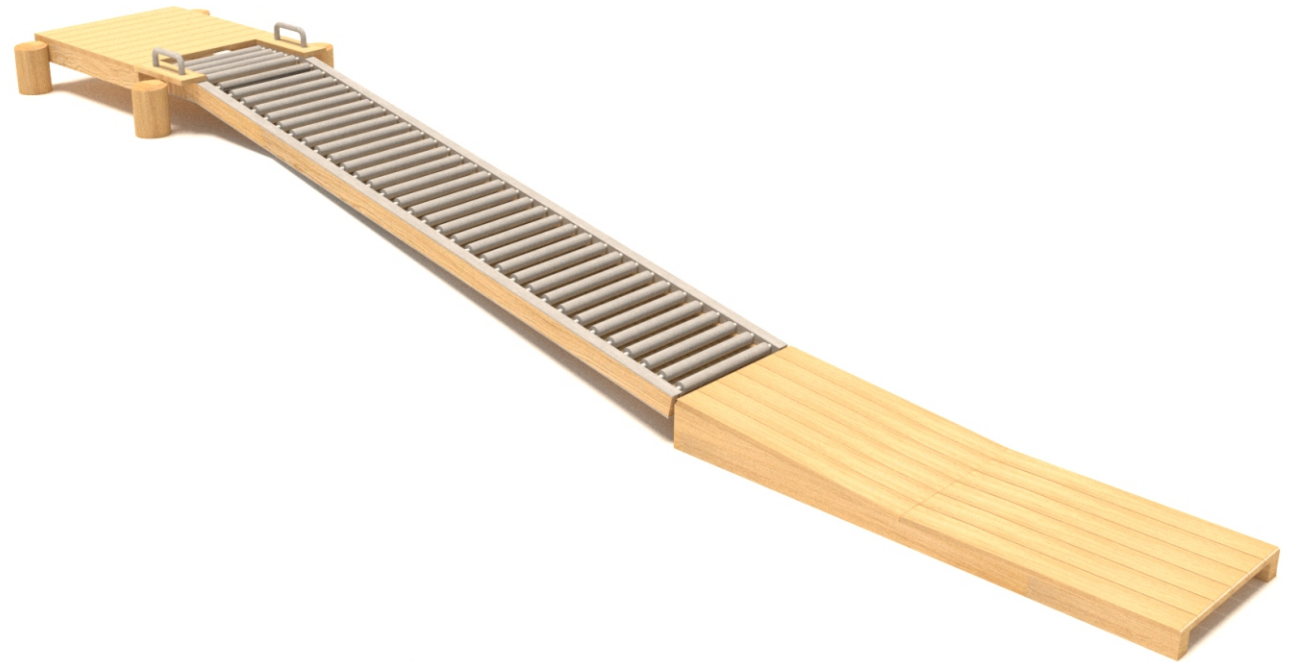

JELLY ROLLS

length 3 m

HHJR300

Age group:
3 - 15 years

Number of users

Structure dimensions:

l= 6,20 m
w= 1,10 m
h= 0,95 m

Free height of fall: max. 60 cm

CSN EN 1176-1 ed. 2 : 2018

Grass or compacted soil
(up to 1 m) - 35 m²

- material: robinia/oak wood
- fasteners: galvanized steel
- stainless steel components
- starting height from the bottom of the element: 75 cm
- terrain modulation is not included in the delivery of the play element