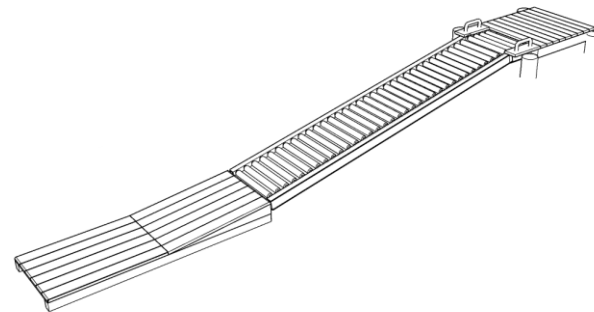

JELLY ROLLS

length 3 m

HHJR300

Age group:
3 - 15 years

Number of users

Structure dimensions:

l= 6,20 m
w= 1,10 m
h= 0,95 m

Free height of fall: max. 60 cm

CSN EN 1176-1 ed. 2 : 2018

Grass or compacted soil
(up to 1 m) - 35 m²

- material: robinia/oak wood
- fasteners: galvanized steel
- stainless steel components
- starting height from the bottom of the element: 75 cm
- terrain modulation is not included in the delivery of the play element