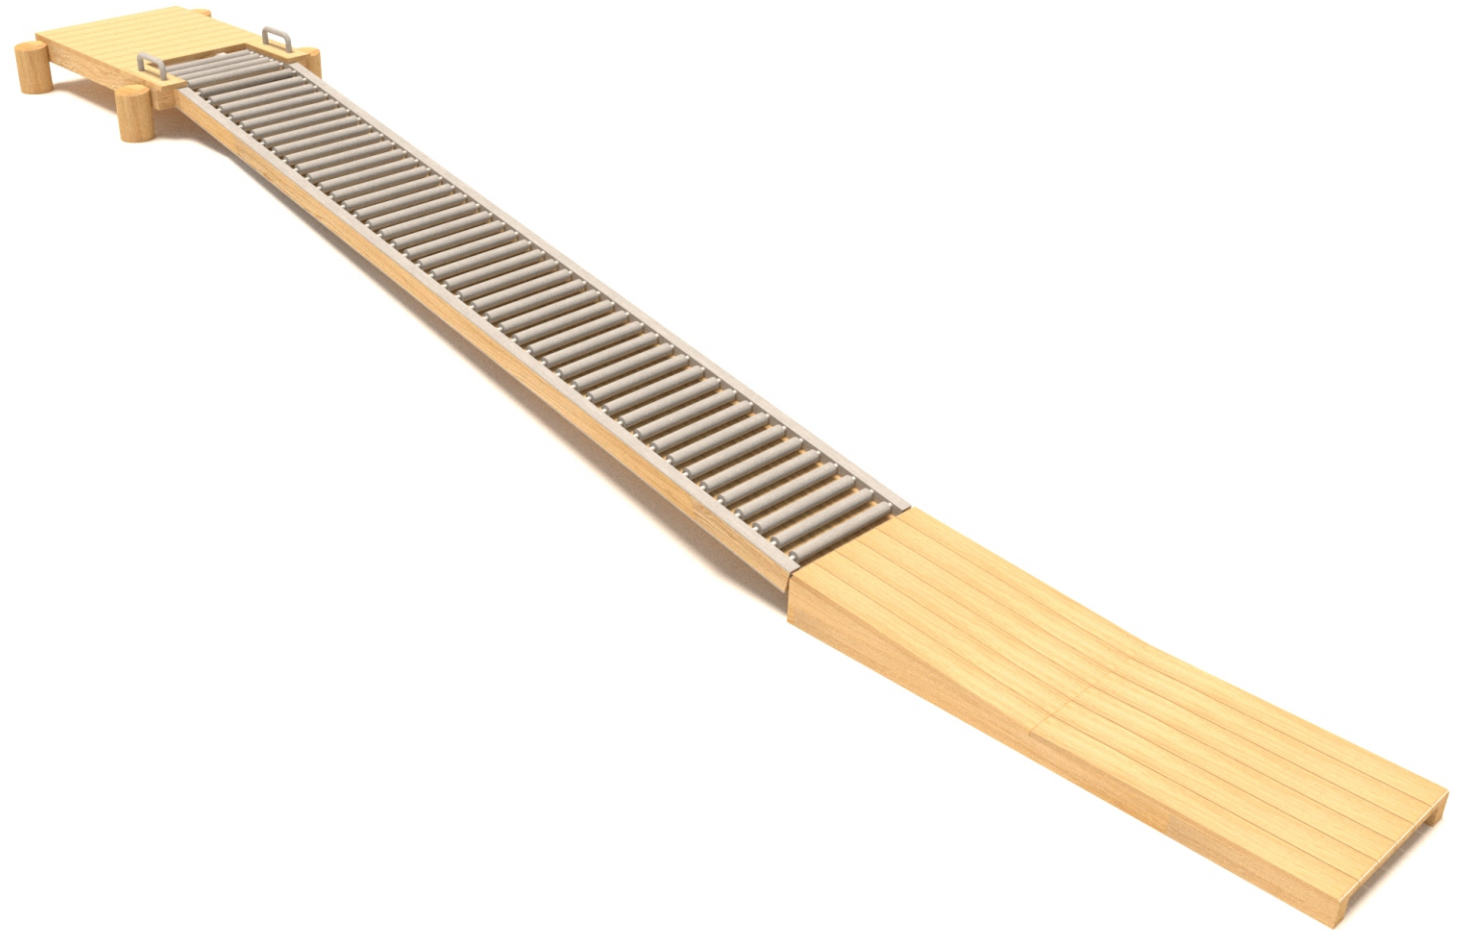

JELLY ROLLS

length 4 m
HHJR400

Age group:
3 - 15 years

Number of users

Structure dimensions:

l= 7,20 m
w= 1,10 m
h= 1,15 m

Free height of fall: max. 60 cm

CSN EN 1176-1 ed. 2 : 2018

Grass or compacted soil
(up to 1 m) - 38,5 m²

- material: robinia/oak wood
- fasteners: galvanized steel
- stainless steel components
- starting height from the bottom of the element: 95 cm
- terrain modulation is not included in the delivery of the play element