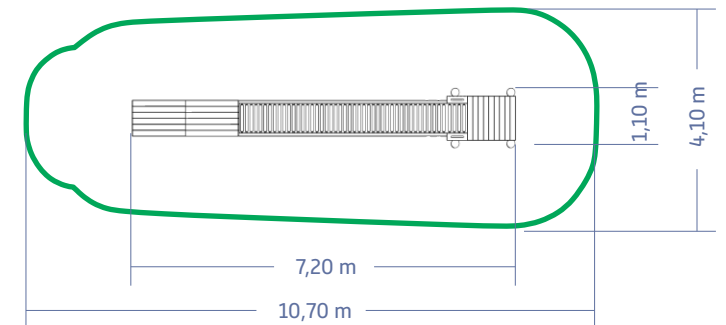

JELLY ROLLS

length 4 m
HHJR400

Age group:
3 - 15 years

Number of users

Structure dimensions:

l= 7,20 m
w= 1,10 m
h= 1,15 m

Free height of fall: max. 60 cm

CSN EN 1176-1 ed. 2 : 2018

Grass or compacted soil
(up to 1 m) - 38,5 m²

- material: robinia/oak wood
- fasteners: galvanized steel
- stainless steel components
- starting height from the bottom of the element: 95 cm
- terrain modulation is not included in the delivery of the play element