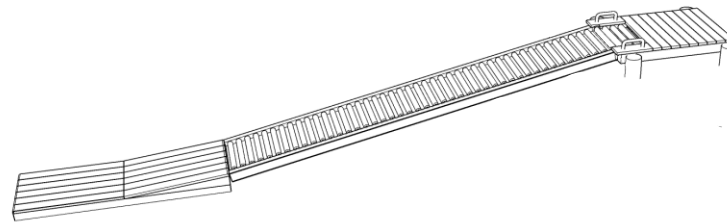

JELLY ROLLS

length 4 m
HHJR400

Age group:
3 - 15 years

Number of users

Structure dimensions:

l= 7,20 m
w= 1,10 m
h= 1,15 m

Free height of fall: max. 60 cm

CSN EN 1176-1 ed. 2 : 2018

Grass or compacted soil
(up to 1 m) - 38,5 m²

- material: robinia/oak wood
- fasteners: galvanized steel
- stainless steel components
- starting height from the bottom of the element: 95 cm
- terrain modulation is not included in the delivery of the play element