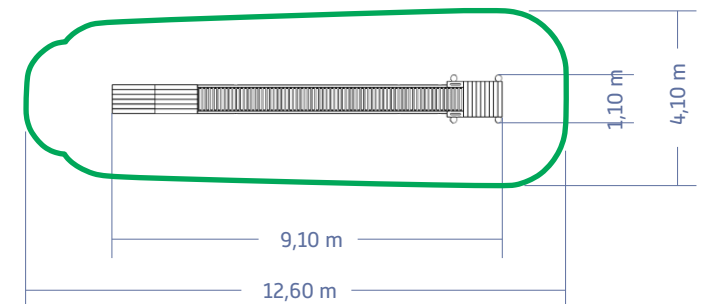

## length 6 m

### HHJR600

Age group:  
3 - 15 years

Number of users

Structure dimensions:

l= 9,10 m  
w= 1,10 m  
h= 1,55 m

Free height of fall: max. 60 cm

CSN EN 1176-1 ed. 2 : 2018

Grass or compacted soil  
(up to 1 m) - 46,0 m<sup>2</sup>

- material: robinia/oak wood
- fasteners: galvanized steel
- stainless steel components
- starting height from the bottom of the element: 135 cm
- terrain modulation is not included in the delivery of the play element