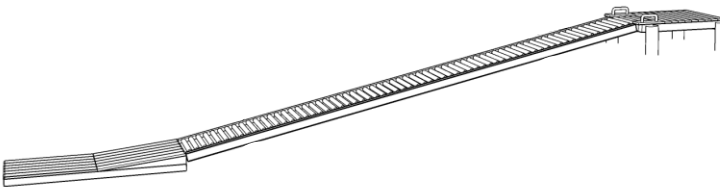

### HHJR600

Age group:  
3 - 15 years

Number of users

Structure dimensions:

l= 9,10 m  
w= 1,10 m  
h= 1,55 m

Free height of fall: max. 60 cm

CSN EN 1176-1 ed. 2 : 2018

Grass or compacted soil  
(up to 1 m) - 46,0 m<sup>2</sup>

- material: robinia/oak wood
- fasteners: galvanized steel
- stainless steel components
- starting height from the bottom of the element: 135 cm
- terrain modulation is not included in the delivery of the play element